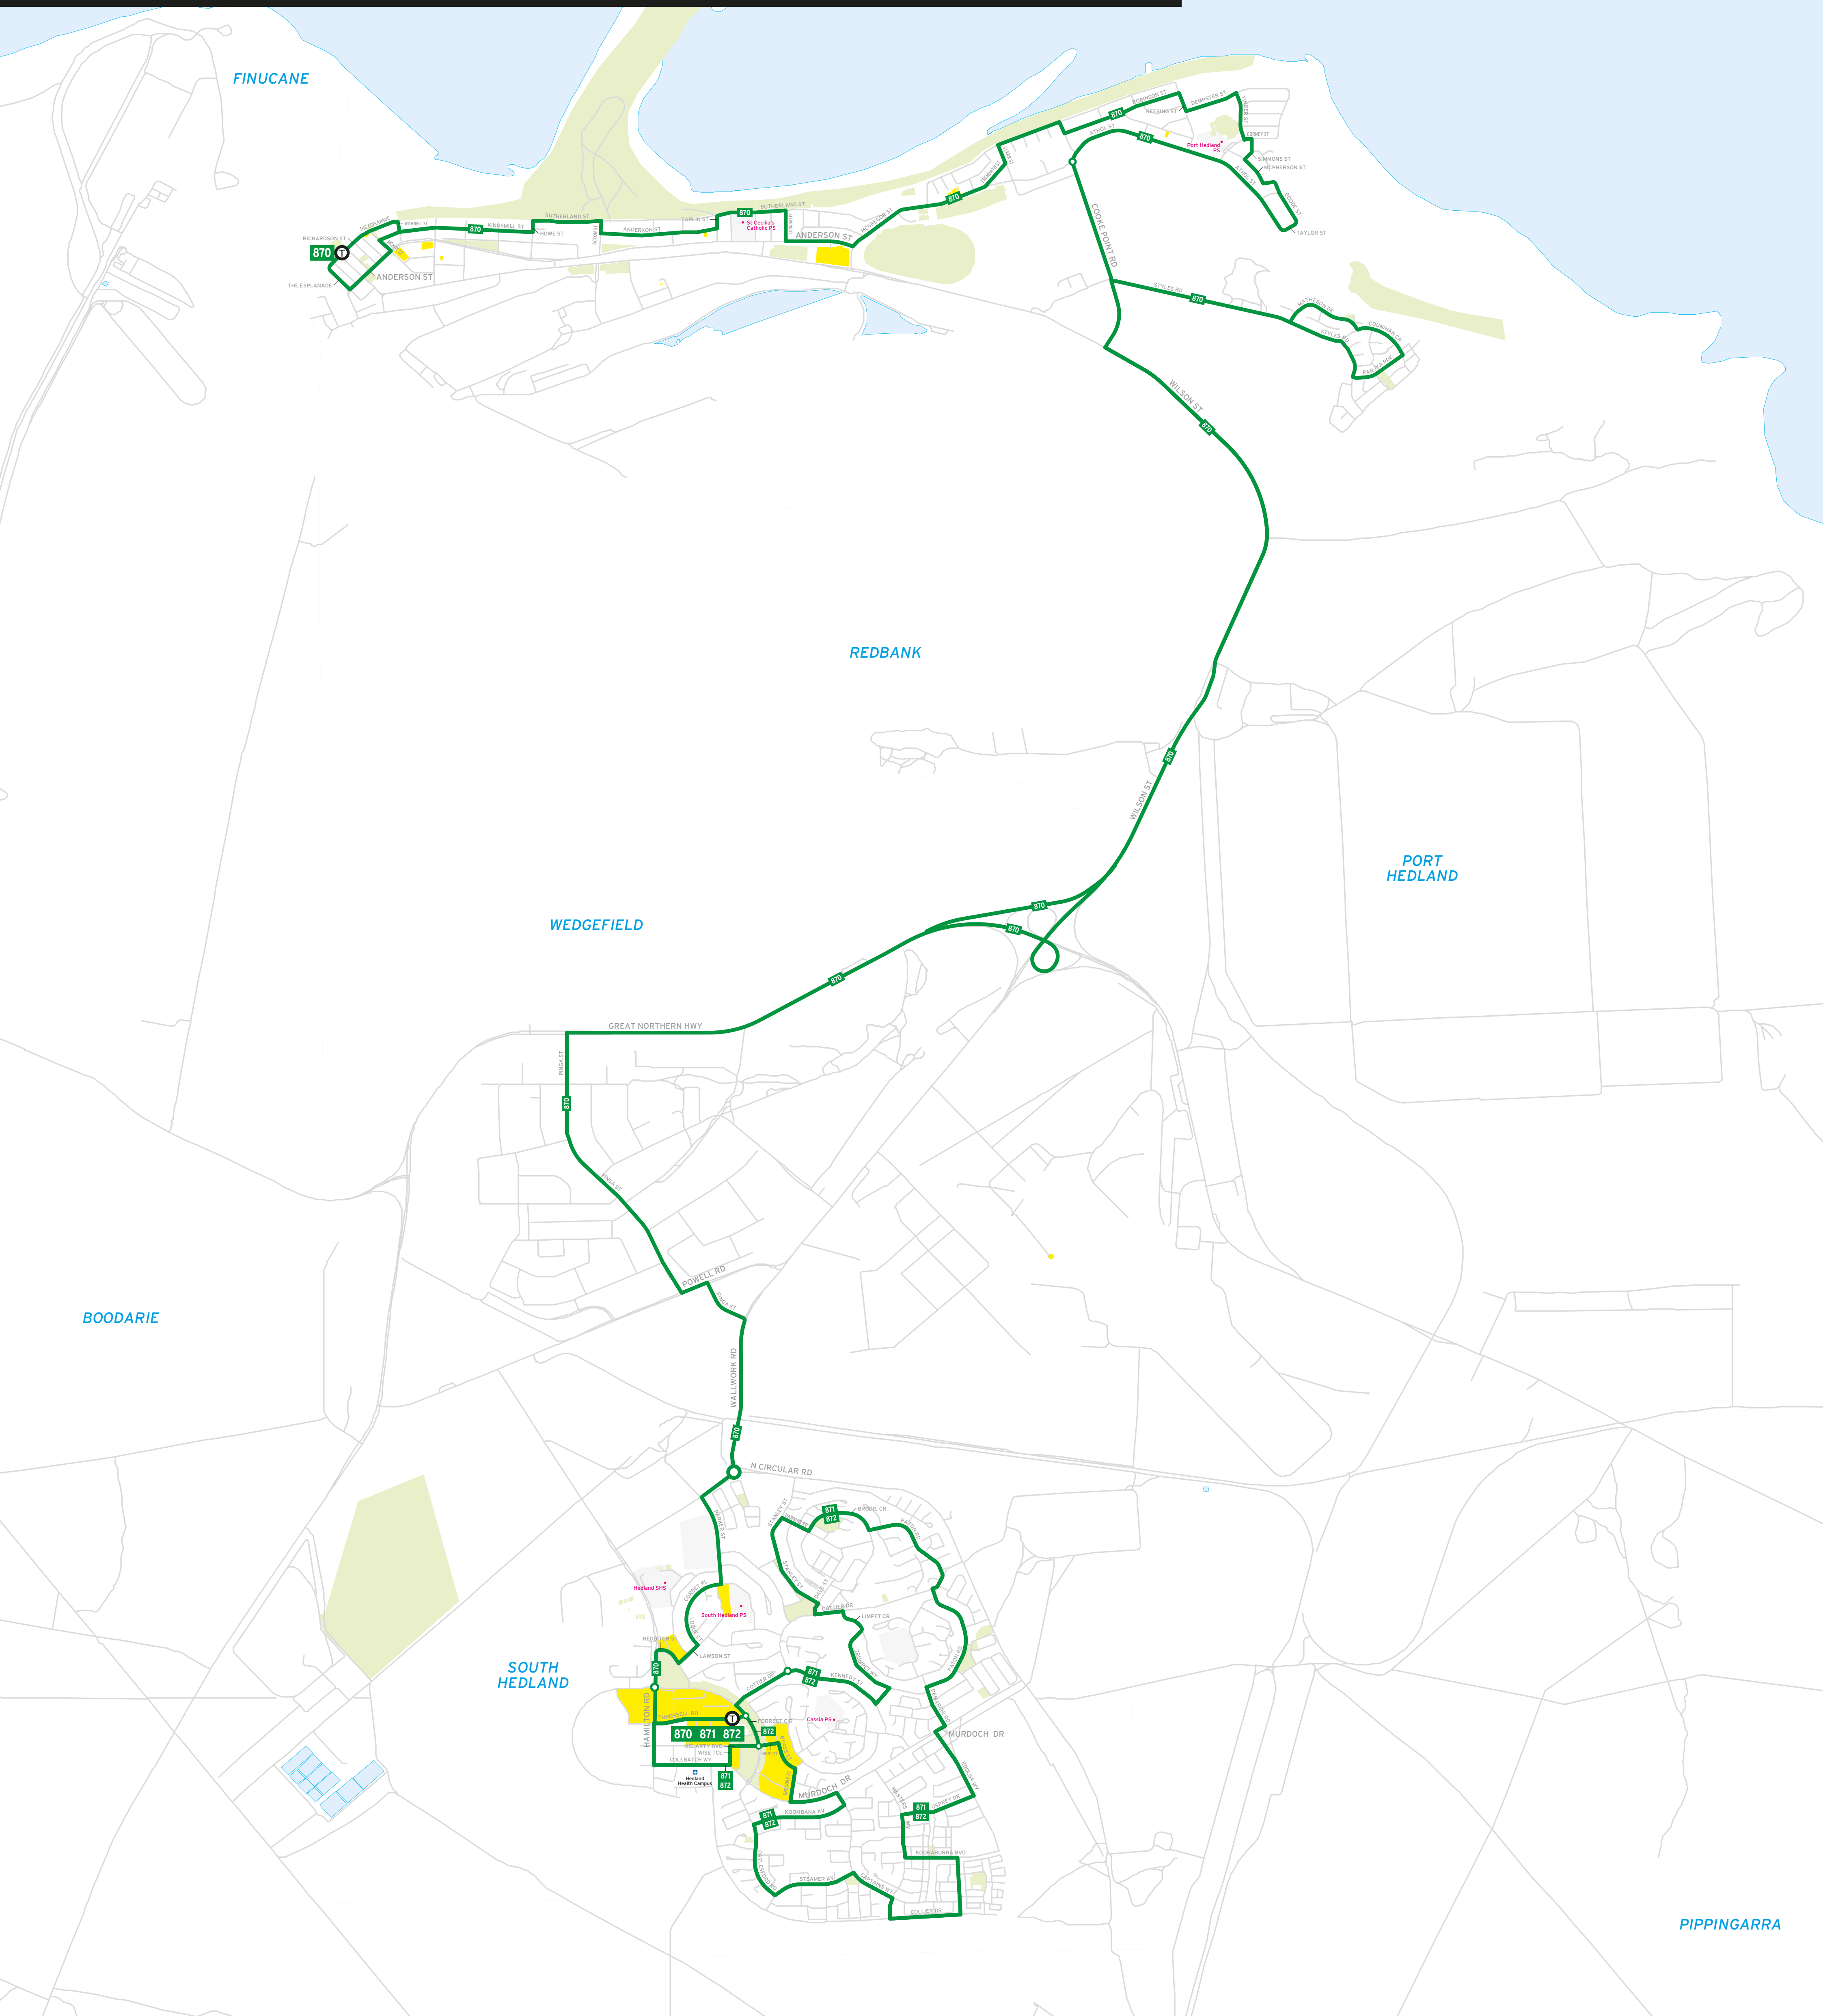

Port Hedland Network

Legend

- Regional Town Routes
- 870 Bus Route Numbers
- Bus Terminus
- Public Road
- Secondary School, TAFE
- Hospital
- Shopping Centre
- Parks

Scale 0 1250m